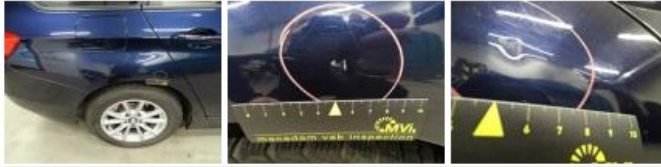

No pictures to display

Wing R R, Bump(s) and scratch(es), LI - Repair and paint (complete) 369,84

Alloy rim F R, Scratch(es), LI - Repair and paint (complete) 95,00