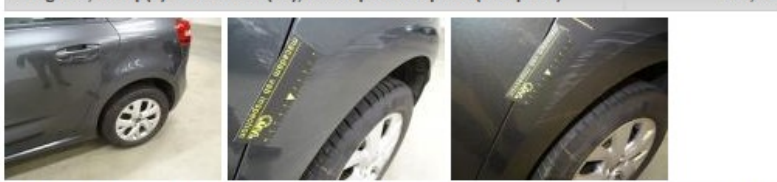

Alloy rim F R, Scratch(es), LI - Repair and paint (complete)	95,00