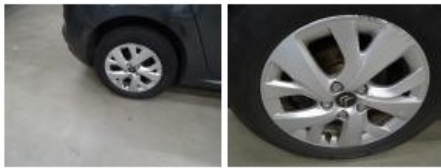

Alloy rim R R, Scratch(es), LI - Repair and paint (complete) 95,00