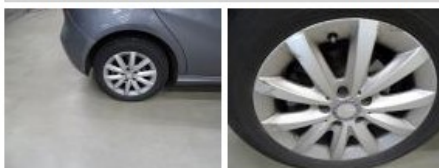

Front bumper, Scratch(es), LI - Repair and paint (complete)	211,80