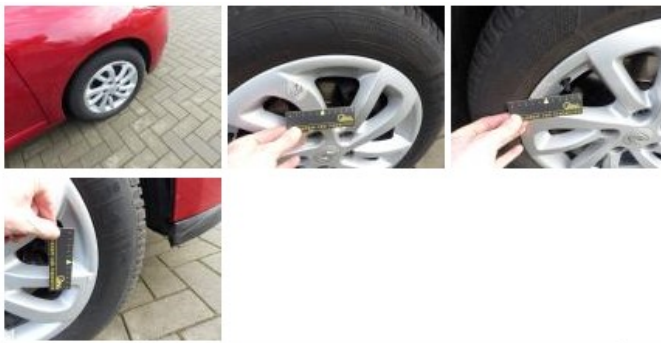

Wing F L, Scratch(es), Acceptable	0,00
<i>No pictures to display</i>	
Front bumper, Scratch(es), Acceptable	0,00
<i>No pictures to display</i>	
Door R L, Scratch(es), Acceptable	0,00
<i>No pictures to display</i>	
Wing R L, Bump(s), PDR - Knock out without painting	63,00

Alloy rim R R, Scratch(es), Acceptable	0,00
<i>No pictures to display</i>	
Door F L, Scratch(es), Acceptable	0,00

Alloy rim F L, Scratch(es), Acceptable	0,00
<i>No pictures to display</i>	
Seat cover F R, Stain, Acceptable	0,00
<i>No pictures to display</i>	
Wing R R, Scratch(es), LI - Repair and paint (complete)	308,20