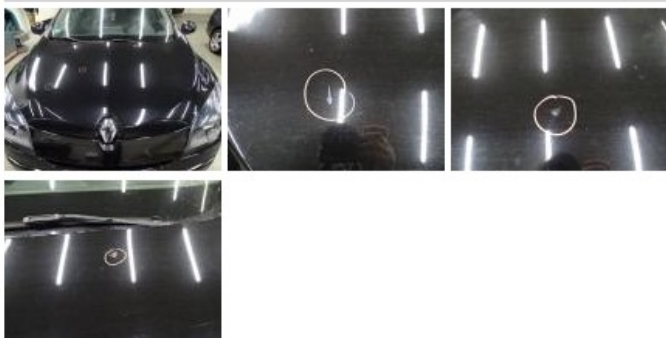

Tailgate, Scratch(es), Acceptable	0,00

No pictures to display

Wing R R, Bump(s), Acceptable	0,00

No pictures to display