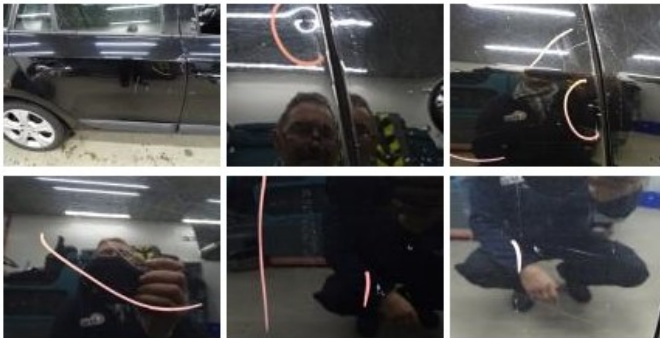

Door R R, Bump(s) and scratch(es), LI - Repair and paint (complete) 318,35