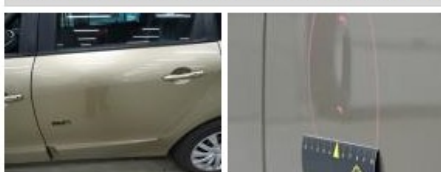

RENAULT Grand Scenic: 1FXB982			
Vinnnumber:	VF1JZ14M649841598	Versionname:	GRAND SCENIC Energy Life 5pl.110PK
First Registrationdate:	25/11/2013	Fiscalpower:	
Expertise Mileage:	141454	Power Kw:	81
Bodytype:		Body color:	Gold
Gearbox:	MAN 6 VIT	Paint type:	Metalic
Transmission:		Rims summer:	Steel
Fueltype:	Diesel	Oil level:	OK
Battery functioning:	Yes	Parking lot:	2623
Number of doors:	5		
Number of seats:	5		
Number head rests:	5		
Rims summer:	Steel		
Category:	Passenger Car		
Oil level:	OK		
Registration Certificate Car (BE):	Yes		

Options	
Radio CD	Central consol F
Windows electric F	Luggage cover
Windows electric R	Front parking sensors
Cruise Control	Rear parking sensors
Steering wheel multifunctional	
Type of headlighting:	Headlighting Halogen
Type of GPS:	GPS big screen color
Type of Lining:	Lining fabrics
Type of climate control:	Autom climate control

Limited Technical Inspection			
Airco functioning	OK	Battery functioning	Yes
Tires wear profile	OK	Sound engine	OK
Idle position	OK	Clutch test	OK
Engine startingtime	OK	Wiper fluid level	OK
Exhaust gass	OK	Lighting	OK
Transmission	OK	Wiperblades	OK
Handbrake	OK		

Degree of wear				
	205/60/16/96 V Steel			
Summer tyres:	Fr.L.	Michelin: 3 mm	Fr.R.	Michelin: 3 mm
	Re.L.	Michelin: 6 mm	Re.R.	Michelin: 6 mm

Assistance equipment	
Compressor	Yes

Total cost ex VAT	997,86
Door R L, Bump(s), PDR - Knock out without painting	63,00