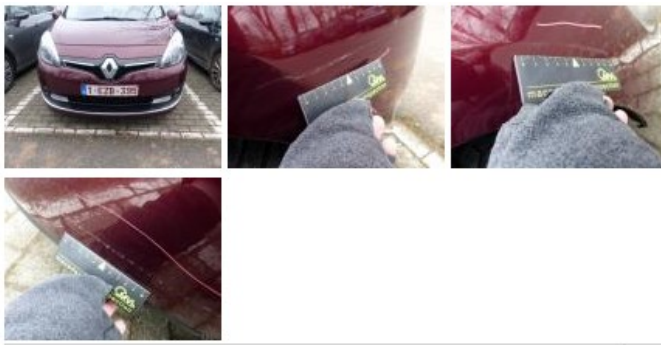

Wing R L, Bump(s), PDR - Knock out without painting 122,40