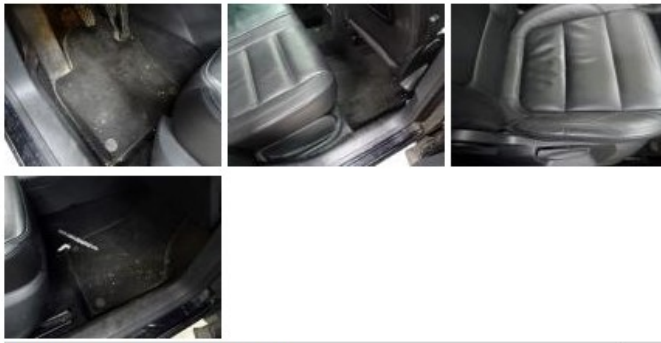

Bonnet, Stone chip(s), Acceptable 0,00

*No pictures to display*

Bumper R, Scratch(es), LI - Repair and paint (complete) 211,80

Wing F L, Bump(s) and scratch(es), LI - Repair and paint (complete) 220,18

Tailgate, Scratch(es), Acceptable 0,00