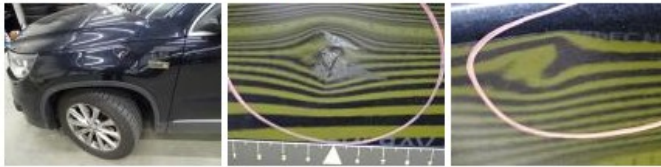

Bonnet, Stone chip(s), Acceptable 0,00

*No pictures to display*

Bumper R, Scratch(es), LI - Repair and paint (complete) 211,80

Wing F L, Bump(s) and scratch(es), LI - Repair and paint (complete) 220,18

Tailgate, Scratch(es), Acceptable 0,00