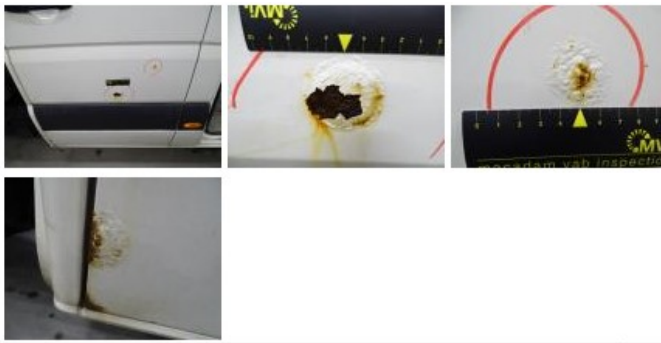

Degree of wear				
Summer tyres:	235/65/16/115 R Steel			
	Fr.L.	Michelin: 5 mm	Fr.R.	Michelin: 5 mm
	Re.L.	Michelin: 5 mm	Re.R.	Michelin: 5 mm

Assistance equipment	
Spare wheel	Yes

Total cost ex VAT	857,38
Bumper grille, Broken, E - Replace	30,30

Wing R R, Bump(s), Acceptable	0,00
<i>No pictures to display</i>	
Rearview mirror housing R, Damaged, E - Replace	74,00

Door R R, Rust, LI - Repair and paint (complete)	238,76
--	---------------

Seat cover F L, Tear, E - Replace	300,00
-----------------------------------	--------