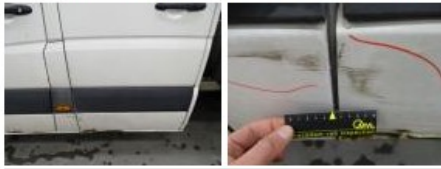

300,00

Sill outer L, Bump(s) and scratch(es), LI - Repair and paint (complete)

232,88

Door R L, Bump(s) and scratch(es), LI - Repair and paint (complete)

238,76

Rocker panel inner F L, Rust, LI - Repair and paint (complete) 115,56