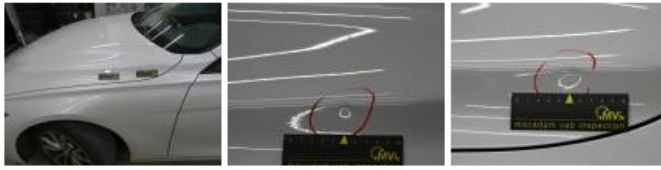

Bonnet, Bump(s), PDR - Knock out without painting 82,80

Alloy rim R R, Scratch(es), LI - Repair and paint (complete) 95,00

Bumper R, Scratch(es), Acceptable 0,00

No pictures to display