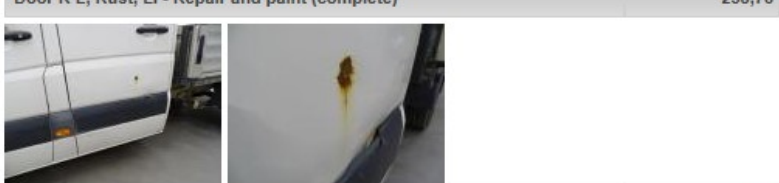

Door R L, Rust, LI - Repair and paint (complete)	238,76