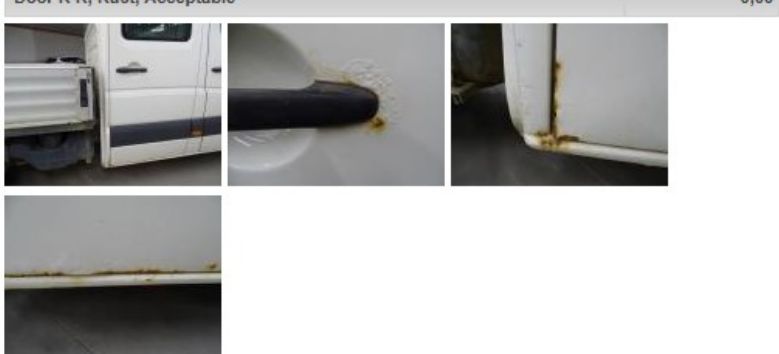

Assistance equipment

Spare wheel	Yes	Jack	Yes

Total cost ex VAT	912,77

Seat cover F L, Worn, Acceptable	0,00

No pictures to display

Door R R, Rust, Acceptable	0,00