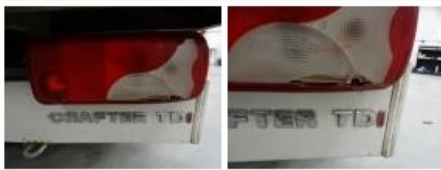

Rearlight R, Damaged, E - Replace 91,50

Interior, Dirty, Cleaning 150,00