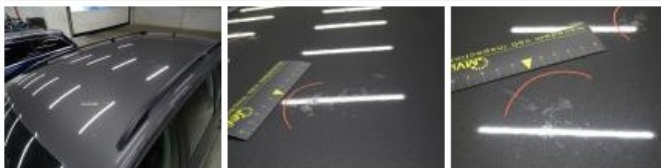

Tailgate, Bump(s), Acceptable	<b>0,00</b>
-------------------------------	-------------

No pictures to display

Alloy rim R R polished, Damaged, E - Replace	<b>235,20</b>
--	---------------

Seat cover F L, Stain, Cleaning 25,00

Door R R, Scratch(es), Acceptable 0,00

*No pictures to display*

Alloy rim F L polished, Damaged, E - Replace 235,20

Roof, Chemical pollution, LI - Repair and paint (complete) 481,50

Bumper R, Scratch(es), Acceptable 0,00