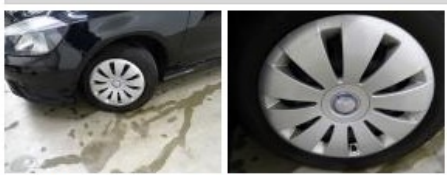

MERCEDES A: 1GCZ119			
Vinnnumber:	WDD1760121J229647	Versionname:	A 180 CDI BE 109PK
First Registrationdate:	3/01/2014	Fiscalpower:	
Expertise Mileage:	96137	Power Kw:	80
Bodytype:	Hatchback	Body color:	Black
Gearbox:	MAN 6 VIT	Paint type:	Metalic
Transmission:	Front	Rims summer:	Steel
Fueltype:	Diesel	Oil level:	OK
Battery functioning:	Yes	Parking lot:	3610
Number of doors:	5		
Number of seats:	5		
Number head rests:	5		
Rims summer:	Steel		
Category:	Passenger Car		
Oil level:	OK		
Registration Certificate Car (BE):	Yes		

Options	
Radio CD	Central consol F
Windows electric F	Luggage cover
Windows electric R	Front parking sensors
Steering wheel multifunctional	Rear parking sensors
Radio multimedia	
Type of headlighting:	Headlighting Halogen
Type of GPS:	GPS big screen color
Type of Lining:	Lining fabrics
Type of climate control:	Manual climate control

Limited Technical Inspection			
Airco functioning	OK	Battery functioning	Yes
Tires wear profile	OK	Sound engine	OK
Idle position	OK	Clutch test	OK
Engine startingtime	OK	Wiper fluid level	OK
Exhaust gass	OK	Lighting	OK
Transmission	OK	Wiperblades	OK
Handbrake	OK		

Degree of wear				
	195/65/15/91 H Steel			
Winter tyres:	Fr.L.	Bridgestone: 4 mm	Fr.R.	Bridgestone: 4 mm
	Re.L.	Bridgestone: 5 mm	Re.R.	Bridgestone: 5 mm

Assistance equipment	
Repair kit	Yes
Compressor	Yes

Total cost ex VAT	1801,43
Wheel cover F L, Scratch(es), E - Replace	30,00