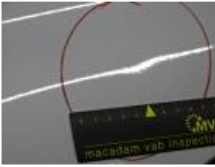

Bumper R, Bump(s) and scratch(es), LI - Repair and paint (complete)	211,80
---	---------------

Wing R L, Bump(s) and scratch(es), LI - Repair and paint (complete) 308,20

Roof pillar R, Bump(s), LI - Repair and paint (complete) 220,18