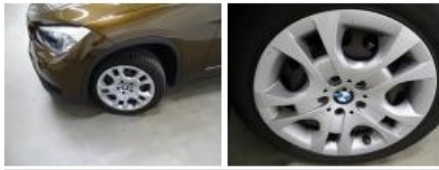

Wheel cover F L, Scratch(es), E - Replace 30,00