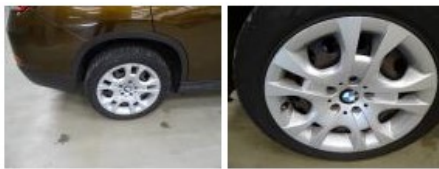

Wheel cover F L, Scratch(es), E - Replace 30,00

Wing F R, Bump(s) and scratch(es), It - Spot repair 115,56

Wheel cover F R, Scratch(es), E - Replace 30,00

Door R R, Bump(s) and scratch(es), LI - Repair and paint (complete) 318,35

Sill outer R, Scratch(es), I - Repair 115,00