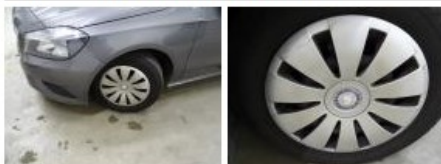

Door R L, Bump(s), Acceptable	0,00