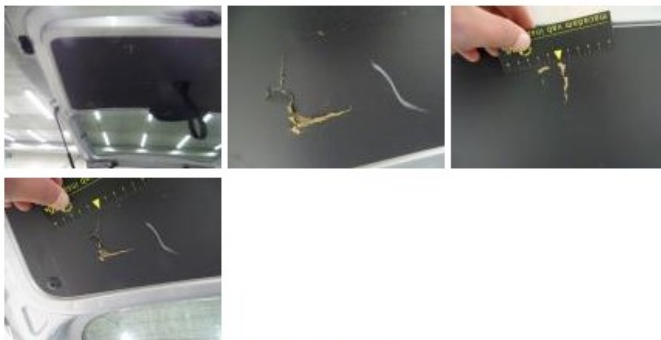

Window F L door, Scratch(es), Acceptable 0,00

No pictures to display

Trunk lid covering R, Hole, E - Replace 42,00