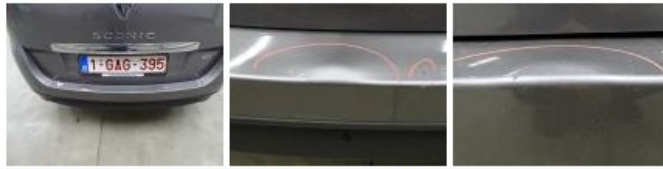

Alloy rim F R, Scratch(es), LI - Repair and paint (complete)	95,00