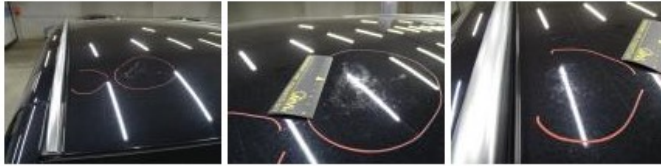

Roof, Chemical polution, LI - Repair and paint (complete) 481,50

Bumper R, Bump(s) and scratch(es), LI - Repair and paint (complete) 211,80

Wing F R, Scratch(es), Acceptable 0,00

No pictures to display

Roof pillar R, Scratch(es), Acceptable 0,00