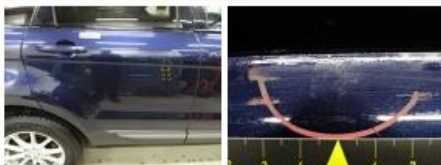

Door F R, Scratch(es), LI - Repair and paint (complete)	382,02