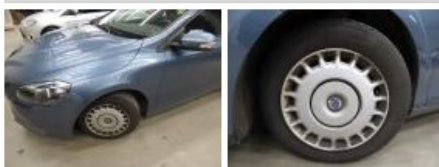

Degree of wear

	195/65/15/98 H Steel			
Summer tyres:	Fr.L.	Michelin: 3 mm	Fr.R.	Michelin: 3 mm
	Re.L.	Michelin: 3 mm	Re.R.	Michelin: 3 mm

Assistance equipment

Repair kit	Yes	Compressor	Yes
------------	------------	------------	------------

Total cost ex VAT 1207,10

Seat cover F L, Stain, Forfeit 12,00

Wheel cover F L, Scratch(es), E - Replace 30,00

Tailgate, Scratch(es), Acceptable 0,00

No pictures to display

Wing R L, Chemical polution, 67 - Polish	0,00
	
Bumper R, Scratch(es), LI - Repair and paint (complete)	211,80
	
Boot cover, Tear, E - Replace	50,00
	
Seat cover F R, Stain, Forfeit	12,00
	
Front bumper, Hole, LI - Repair and paint (complete)	259,80
	
Ignition key, Missing, E - Replace	150,00
<i>No pictures to display</i>	
Roof, Chemical polution, LI - Repair and paint (complete)	481,50
