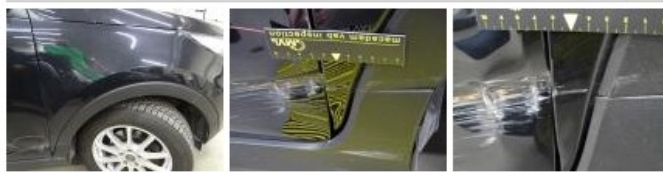

Door R L, Scratch(es), Acceptable 0,00

No pictures to display

Bonnet, Chemical polution, LI - Repair and paint (complete) 290,08

Wing F R, Damaged, Le - Replace and paint 1082,52

Wing R R, Scratch(es), LI - Repair and paint (complete) 308,20