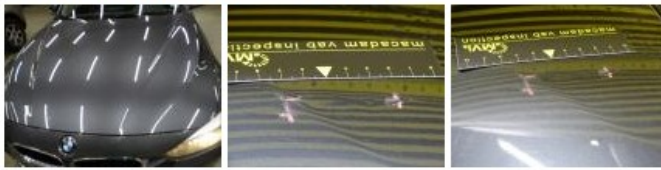

Alloy rim F L, Scratch(es), LI - Repair and paint (complete) 95,00