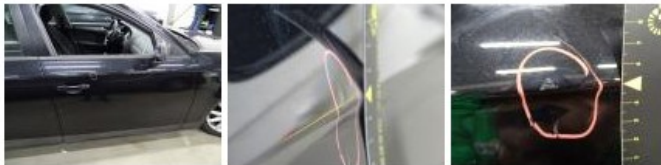

Door F R, Bump(s) and scratch(es), LI - Repair and paint (complete) 382,02