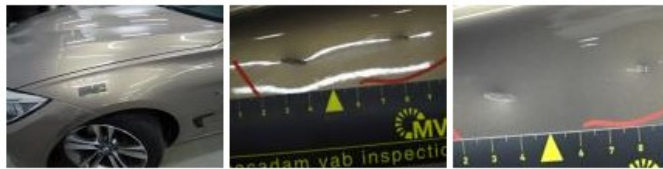

Alloy rim F R polished, Scratch(es), LI - Repair and paint (complete) 95,00

Door F L, Bump(s) and scratch(es), Acceptable 0,00

No pictures to display

Alloy rim R R polished, Scratch(es), LI - Repair and paint (complete) 95,00

Alloy rim F L polished, Scratch(es), Acceptable 0,00

No pictures to display

Wing F L, Bump(s) and scratch(es), LI - Repair and paint (complete) 220,18

Backrest cover F L, Worn, Acceptable 0,00

No pictures to display