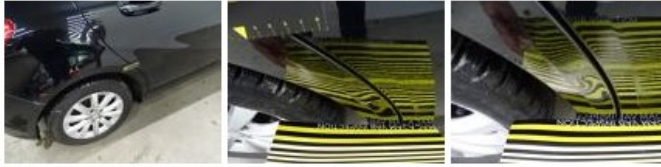

Door R L, Scratch(es), Acceptable 0,00

No pictures to display

Door F R, Scratch(es), Acceptable 0,00

No pictures to display

Wing R R, Bump(s) and scratch(es), LI - Repair and paint (complete) 309,20

Seat cover F R, Stain, Cleaning 25,00