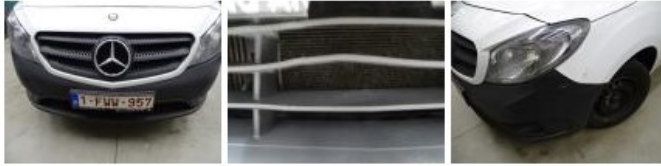

MERCEDES Citan: 1FWW957

Vinnumber:	WDF4157031U110802	Versionname:	CITAN 108 COMBI MWB
First Registrationdate:	22/11/2013	Fiscalpower:	75PK
Expertise Mileage:	106173	Power Kw:	55
Bodytype:	Break	Body color:	White
Gearbox:	MAN 5 VIT	Paint type:	Metalic
Transmission:		Rims summer:	Steel
Fueltype:	Diesel	Oil level:	OK
Battery functioning:	Yes	Parking lot:	1324
Number of doors:	5		
Number of seats:	5		
Number head rests:	5		
Rims summer:	Steel		
Category:	Light Commercial Vehicle		
Oil level:	OK		
Registration Certificate Car (BE):	Yes		

Degree of wear

	195/65/15/91 T Steel			
Winter tyres:	Fr.L.	Michelin: 8 mm	Fr.R.	Michelin: 8 mm
	Re.L.	Michelin: 8 mm	Re.R.	Michelin: 8 mm

Assistance equipment

Total cost ex VAT	2328,47
Bonnet, Hail damage, PDR - Hail	350,00

Interior, Dirty, Cleaning	100,00
---------------------------	--------

Front bumper, Bump(s) and scratch(es), E - Replace 398,40

Tailgate, Bump(s) and scratch(es), LI - Repair and paint (complete) 362,02