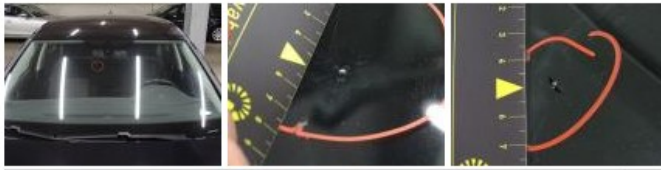

No pictures to display

Bonnet, Chemical pollution, LI - Repair and paint (complete)	290,08
--	---------------

Door panel F L, Scratch(es), E - Replace 114,00

Windscreen, Stone chip(s), Windscreen repair 0,00