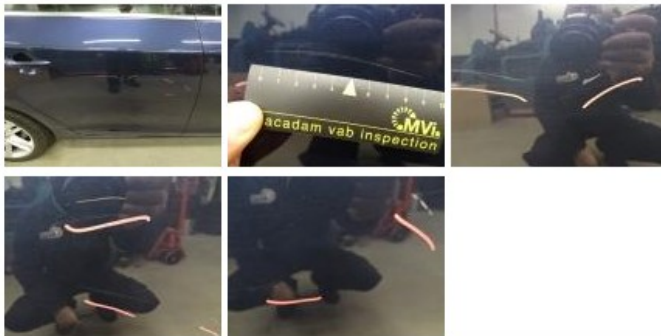

Alloy rim R R, Scratch(es), Acceptable 0,00

No pictures to display