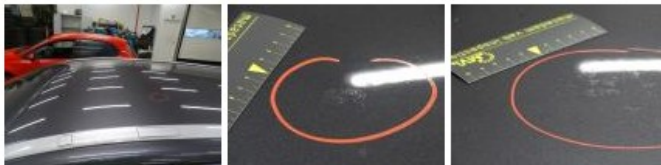

Tailgate, Bump(s) and scratch(es), LI - Repair and paint (complete) 301,68

Roof, Chemical polution, LI - Repair and paint (complete) 481,50

Wing R R, Scratch(es), Acceptable 0,00

No pictures to display

Door R L, Bump(s), Acceptable 0,00