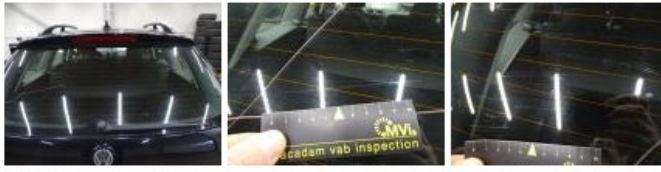

Bonnet, Scratch(es), Acceptable	0,00

No pictures to display

Rear window, Scratch(es), E - Replace	0,00