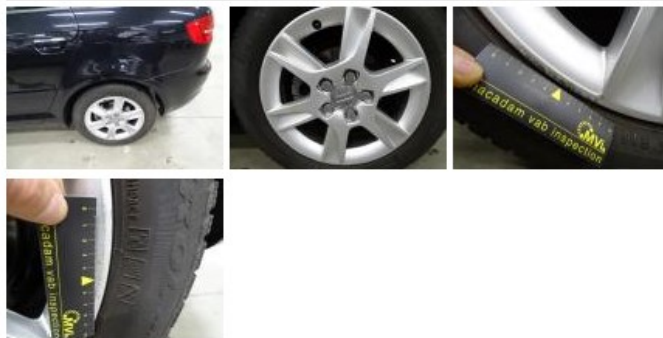

211,80

Door R R, Scratch(es), It - Spot repair

115,56

Alloy rim R L, Scratch(es), LI - Repair and paint (complete)

95,00

Wing R R, Bump(s) and scratch(es), LI - Repair and paint (complete)

308,20

Wing F L, Scratch(es), Acceptable