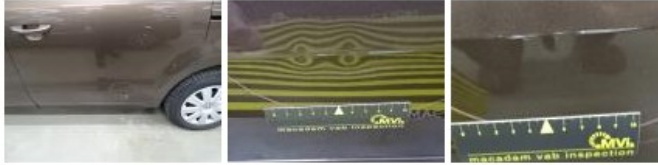

Wing R L, Scratch(es), Acceptable 0,00

No pictures to display

Bumper R, Bump(s) and scratch(es), LI - Repair and paint (complete) 254,16