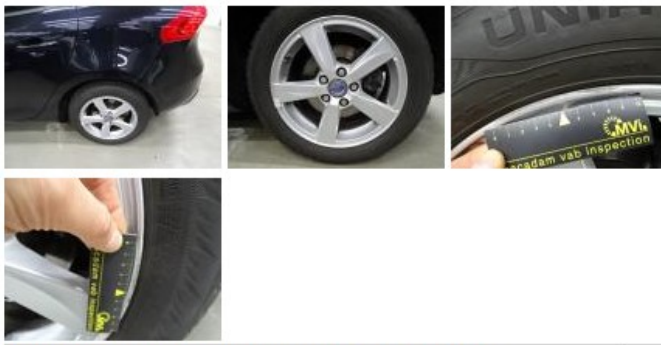

Alloy rim R L, Scratch(es), LI - Repair and paint (complete) 50,00

Bonnet, Chemical polution, LI - Repair and paint (complete) 290,08