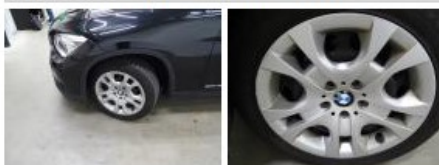

BMW X1: 1EQR232

Vinnumber:	WBAVY11030VW88272	Versionname:	X1 sDrive16 116PK
First Registrationdate:	25/02/2013	Fiscalpower:	
Expertise Mileage:	92010	Power Kw:	85
Bodytype:	SUV	Body color:	Black
Gearbox:	MAN 6 VIT	Paint type:	Metalic
Transmission:	Back	Rims summer:	Steel
Fueltype:	Diesel	Oil level:	OK
Battery functioning:	Yes	Parking lot:	2630
Number of doors:	5		
Number of seats:	5		
Number head rests:	5		
Rims summer:	Steel		
Category:	Passenger Car		
Oil level:	OK		

Degree of wear

	225/50/17/94 H Steel			
Winter tyres:	Fr.L.	Dunlop: 6 mm	Fr.R.	Dunlop: 6 mm
	Re.L.	Dunlop: 5 mm	Re.R.	Dunlop: 5 mm

Assistance equipment

	Runflat	Yes
Total cost ex VAT		664,53
Tailgate, Scratch(es), Acceptable		0,00
<i>No pictures to display</i>		
Wheel cover F L, Scratch(es), E - Replace		30,00