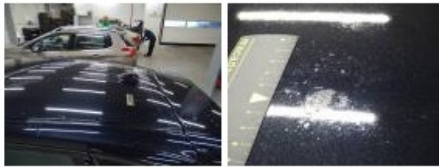

Wing F R, Scratch(es), LI - Repair and paint (complete)	<b>220,18</b>	

	<b>180,00</b>

Roof, Chemical polution, LI - Repair and paint (complete) 481,50

Wing F L, Bump(s) and scratch(es), Acceptable 0,00

*No pictures to display*