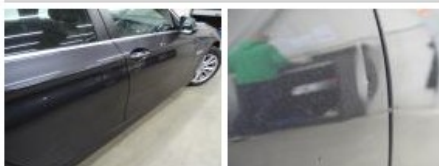

Front bumper, Scratch(es), Acceptable	0,00

No pictures to display

Bumper R, Scratch(es), Acceptable	0,00

No pictures to display

Tailgate, Scratch(es), Acceptable	0,00

No pictures to display