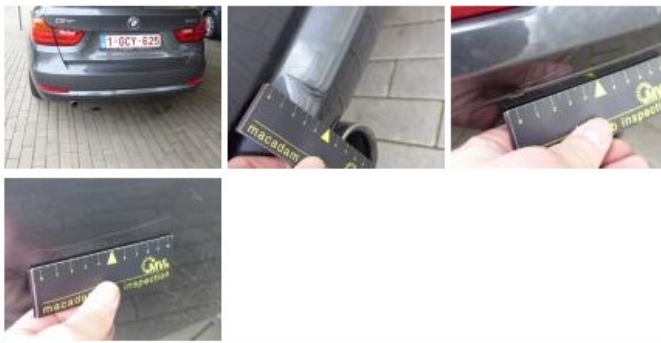

Door R R, Bump(s), Acceptable 0,00

No pictures to display

Front bumper, Scratch(es), LI - Repair and paint (complete) 211,80