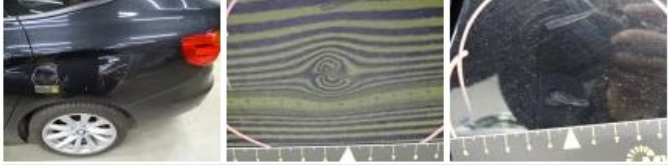

Wing R L, Bump(s) and scratch(es), LI - Repair and paint (complete) 308,20