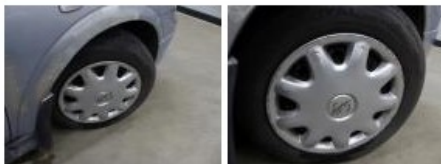

Wheel cover F L, Scratch(es), E - Replace 30,00