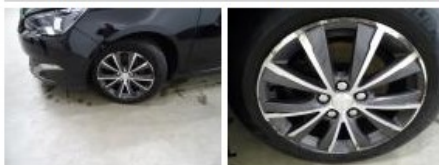

Alloy rim F R, Scratch(es), LI - Repair and paint (complete)	95,00