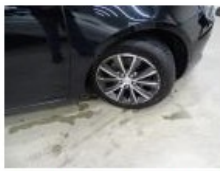

Front bumper, Scratch(es), LI - Repair and paint (complete)	211,80

Wing R R, Scratch(es), LI - Repair and paint (complete)	308,20

Bumper R, Scratch(es), LI - Repair and paint (complete)	211,80

Rearview mirror housing R, Scratch(es), Acceptable	0,00

No pictures to display

Alloy rim R R, Scratch(es), LI - Repair and paint (complete)	95,00

Bonnet, Scratch(es), Acceptable	0,00

No pictures to display

Alloy rim R L, Scratch(es), LI - Repair and paint (complete)	95,00

Wing R L, Scratch(es), Acceptable	0,00

No pictures to display

Rear window, Scratch(es), E - Replace	370,00