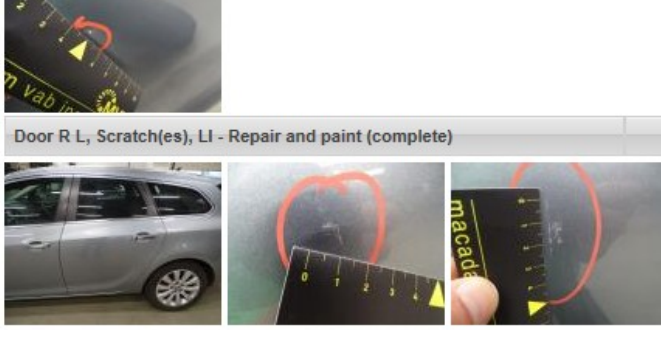

Door R L, Scratch(es), LI - Repair and paint (complete) 0,00