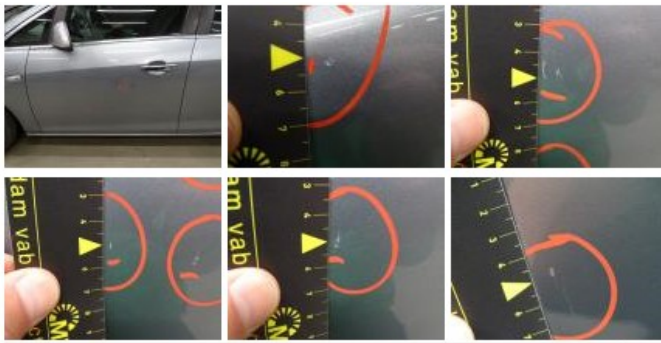

Front bumper, Scratch(es), It - Spot repair 115,56