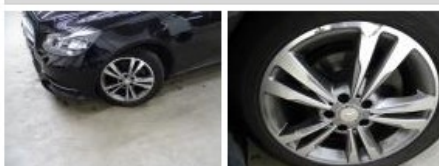

Bumper R, Scratch(es), LI - Repair and paint (complete)	254,16