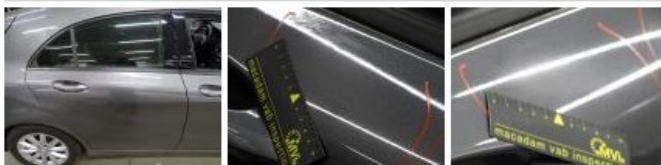

No pictures to display

Tailgate, Bump(s), Acceptable 0,00

No pictures to display

Front bumper, Scratch(es), LI - Repair and paint (complete) 211,80

Door R R, Bad repair, Paint 0,00

Windscreen, Stone chip(s), Windscreen repair 58,80