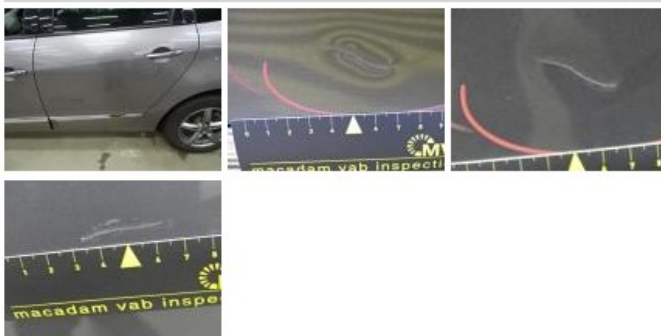

Degree of wear

	205/60/16/96 H LightMetal			
Winter tyres:	Fr.L.	Michelin: 7 mm	Fr.R.	Michelin: 7 mm
	Re.L.	Michelin: 7 mm	Re.R.	Michelin: 7 mm

Assistance equipment

Total cost ex VAT	738,39
Door R L, Bump(s) and scratch(es), LI - Repair and paint (complete)	318,35