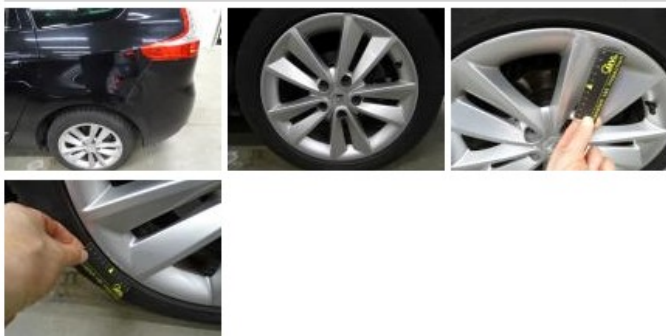

Degree of wear

	205/55/17/95 H LightMetal			
Winter tyres:	Fr.L.	Michelin: 6 mm	Fr.R.	Michelin: 6 mm
	Re.L.	Michelin: 5 mm	Re.R.	Michelin: 5 mm

Assistance equipment

Total cost ex VAT	3000,57
Alloy rim R L, Scratch(es), LI - Repair and paint (complete)	95,00