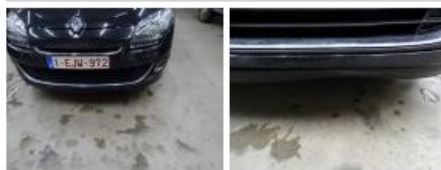

Wing R L, Chemical polution, LI - Repair and paint (complete)	308,20