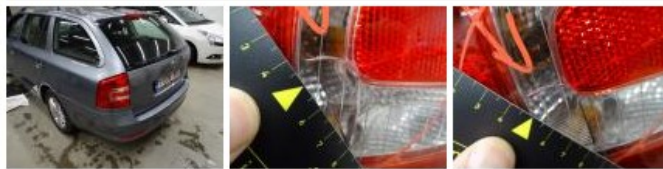

Rearlight L, Crack, E - Replace 114,00